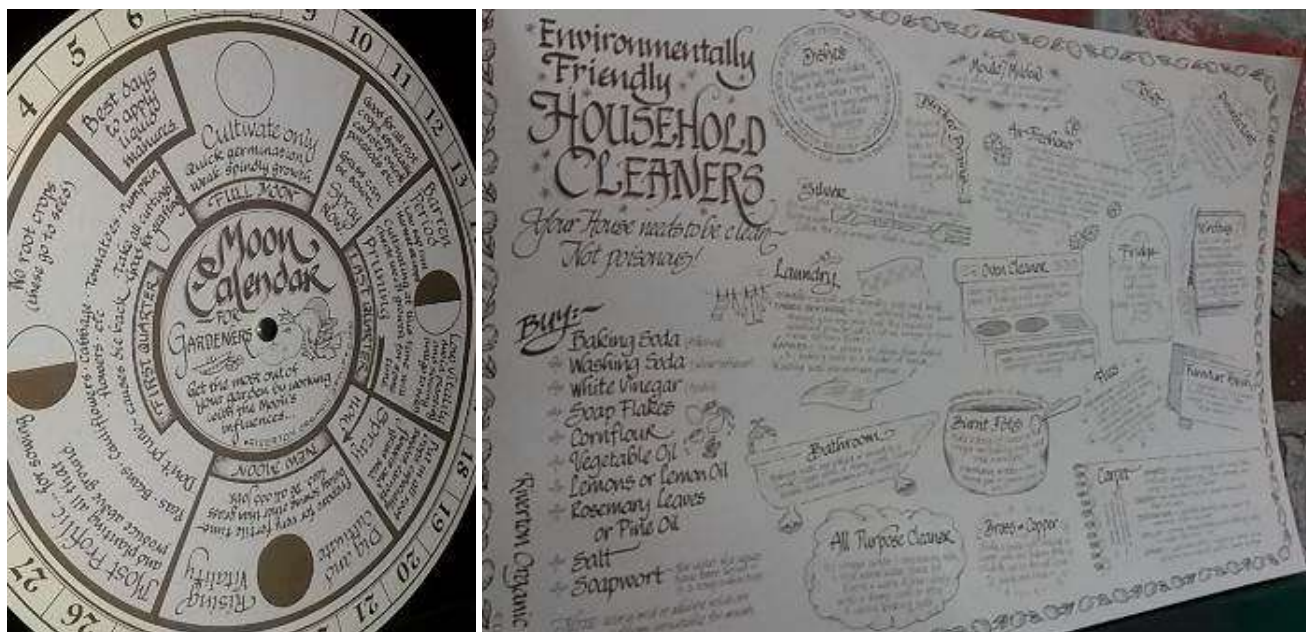

# Moon Calendars & Cleaners Charts

**Moon Calendars:** cost \$5 each, or \$4.00 each if ordering 20 or more and postage charges are below.

**Cleaning Charts:** cost \$4 each or \$3.50 each if ordering 20 or more and national postage will be \$6 for up to 30 cleaning charts, postage cost to be advised for higher quantities.