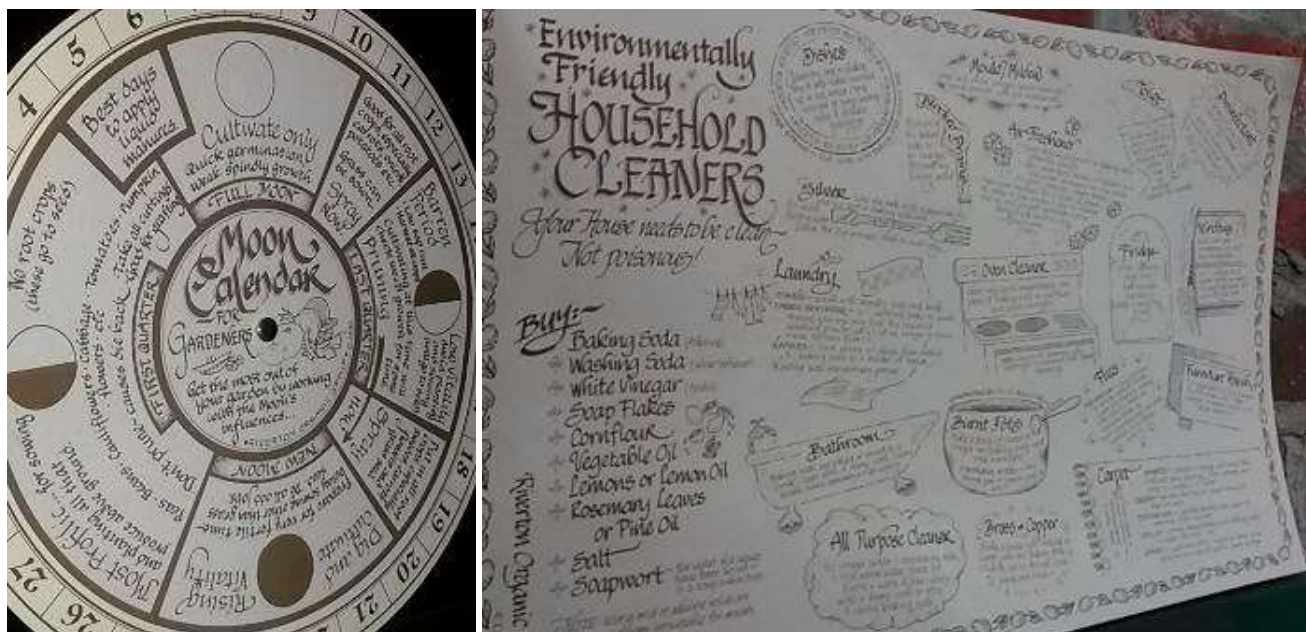

Moon Calendars & Cleaners Charts

Moon Calendars: cost \$5 each, or \$4.00 each if ordering 20 or more and postage charges are below.

Cleaning Charts: cost \$3 each or \$2.50 each if ordering 20 or more and postage charges are below.